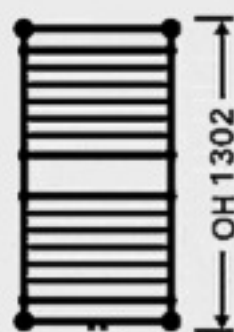

The ULLSWATER model

Overall height	Overall length	Overall width, incl. wall clearance	Radiator power 75/65/20 C°
[mm]	[mm]	[mm]	[Wattage]
1302	540 693	140	364 452

← OL 540 →

← OL 693 →

Overall height 1302 mm:
Design: wall mounting,
with a central connection

The ULLSWATER model

Overall height	Overall length	Overall width, incl. wall clearance	Radiator power 75/65/20 C°
[mm]	[mm]	[mm]	[Wattage]
1567	540 693	140	385 473

← OL 540 →

← OL 693 →

Overall height 1567 mm:
Design: wall / floor
mounting