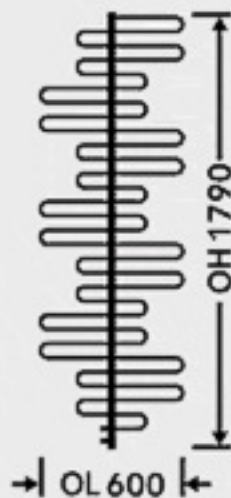

# The LUENA model

Overall height [mm]	Overall length [mm]	Overall width, incl. wall clearance [mm]	Radiator power 75/65/20 C° [Wattage]	E-heat element Power <sup>(1)</sup> [Wattage]
1790	600	92	375	-

## Anschlüsse

### Standardausführung:

2 x internal thread G 1/2"  
supply/return bottom (side),  
to the left

Ventilation: internal thread  
G 1/8" pointing backwards

<sup>(1)</sup> at 60 °C